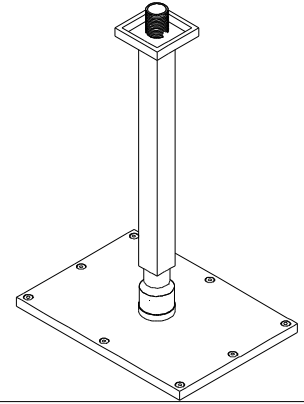

ARTOS[®]

Shower Rain head Ceiling Mount (9.5 in. arm) F703-2/9

Finishes:
Chrome
Brushed Nickel
2.5 GPM

1/2 in pipe thread