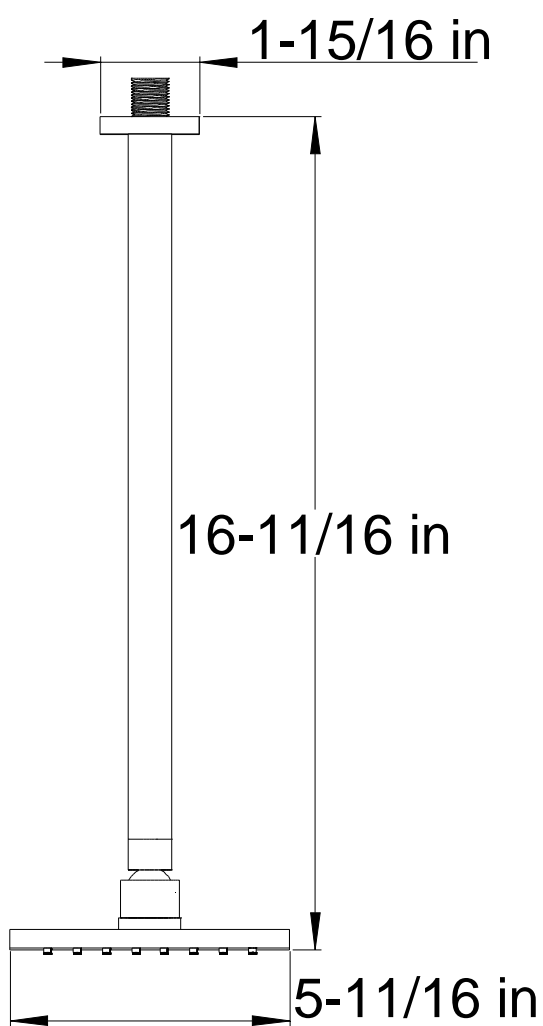

ARTOS®

Shower Rainhead Ceiling Mount (14 in. arm) F703-2/14

Finishes:
Chrome
Brushed Nickel
2.5 GPM

1/2 in. pipe thread